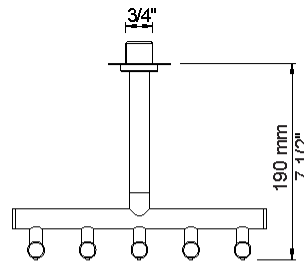

--

Date:

Client:

Project:

050A

Head shower, ceiling mounted. 60 mm cover flange included.

Flow

	Bar:	1.0	2.0	3.0	4.0	5.0
050A ¹⁾	(l/min)	13.3	18.8	23.0	26.6	29.7

¹⁾ USA: Flow restricted to 1.8 gpm (7.0 l/min)

Available in colors

Color 02, Grey	Color 17, Gloss black
Color 04, Light blue	Color 18, White
Color 05, Orange	Color 19, Natural brass
Color 06, Light green	Color 20, Brushed chrome
Color 08, Yellow	Color 21, Carmine red
Color 09, Dark grey	Color 25, Pink
Color 12, Mocca	Color 27, Matt black
Color 14, Bright red	Color 28, Matt white
Color 15, Dark blue	Color 40, Brushed stainless steel
Color 16, Polished chrome	