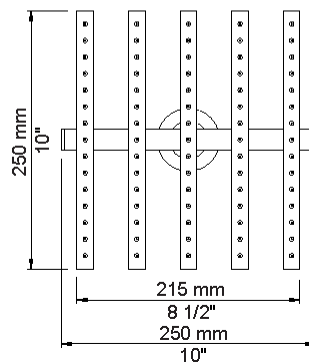

--

Date:

Client:

Project:

050A

Head shower, ceiling mounted. 60 mm cover flange included.

Flow

	Bar:	1.0	2.0	3.0	4.0	5.0
050A ¹⁾	(l/min)	13.3	18.8	23.0	26.6	29.7

¹⁾ USA: Flow restricted to 1.8 gpm (7.0 l/min)

Available in colors

Color 02, Grey	Color 17, Gloss black
Color 04, Light blue	Color 18, White
Color 05, Orange	Color 19, Natural brass
Color 06, Light green	Color 20, Brushed chrome
Color 08, Yellow	Color 21, Carmine red
Color 09, Dark grey	Color 25, Pink
Color 12, Mocca	Color 27, Matt black
Color 14, Bright red	Color 28, Matt white
Color 15, Dark blue	Color 40, Brushed stainless steel
Color 16, Polished chrome	